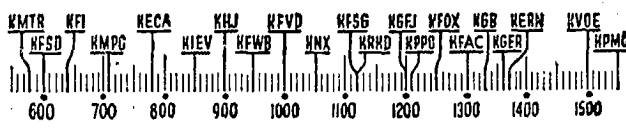

YOUR RADIO Today

The information contained in the following schedule of radio programs is furnished by the stations broadcasting the programs, and The Times should not be considered responsible for errors in announcements due to failure of stations to advise of daily changes.—Ed.]